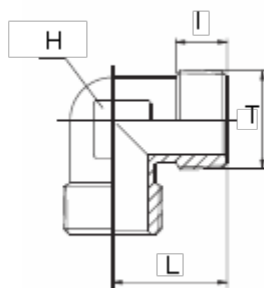

Data Sheet

Article number: 5891210TRM5
Description: Elbow sleeve 1210TR
M5

Measures

H = 8
L = 13.5
I = 5.0
T = M5